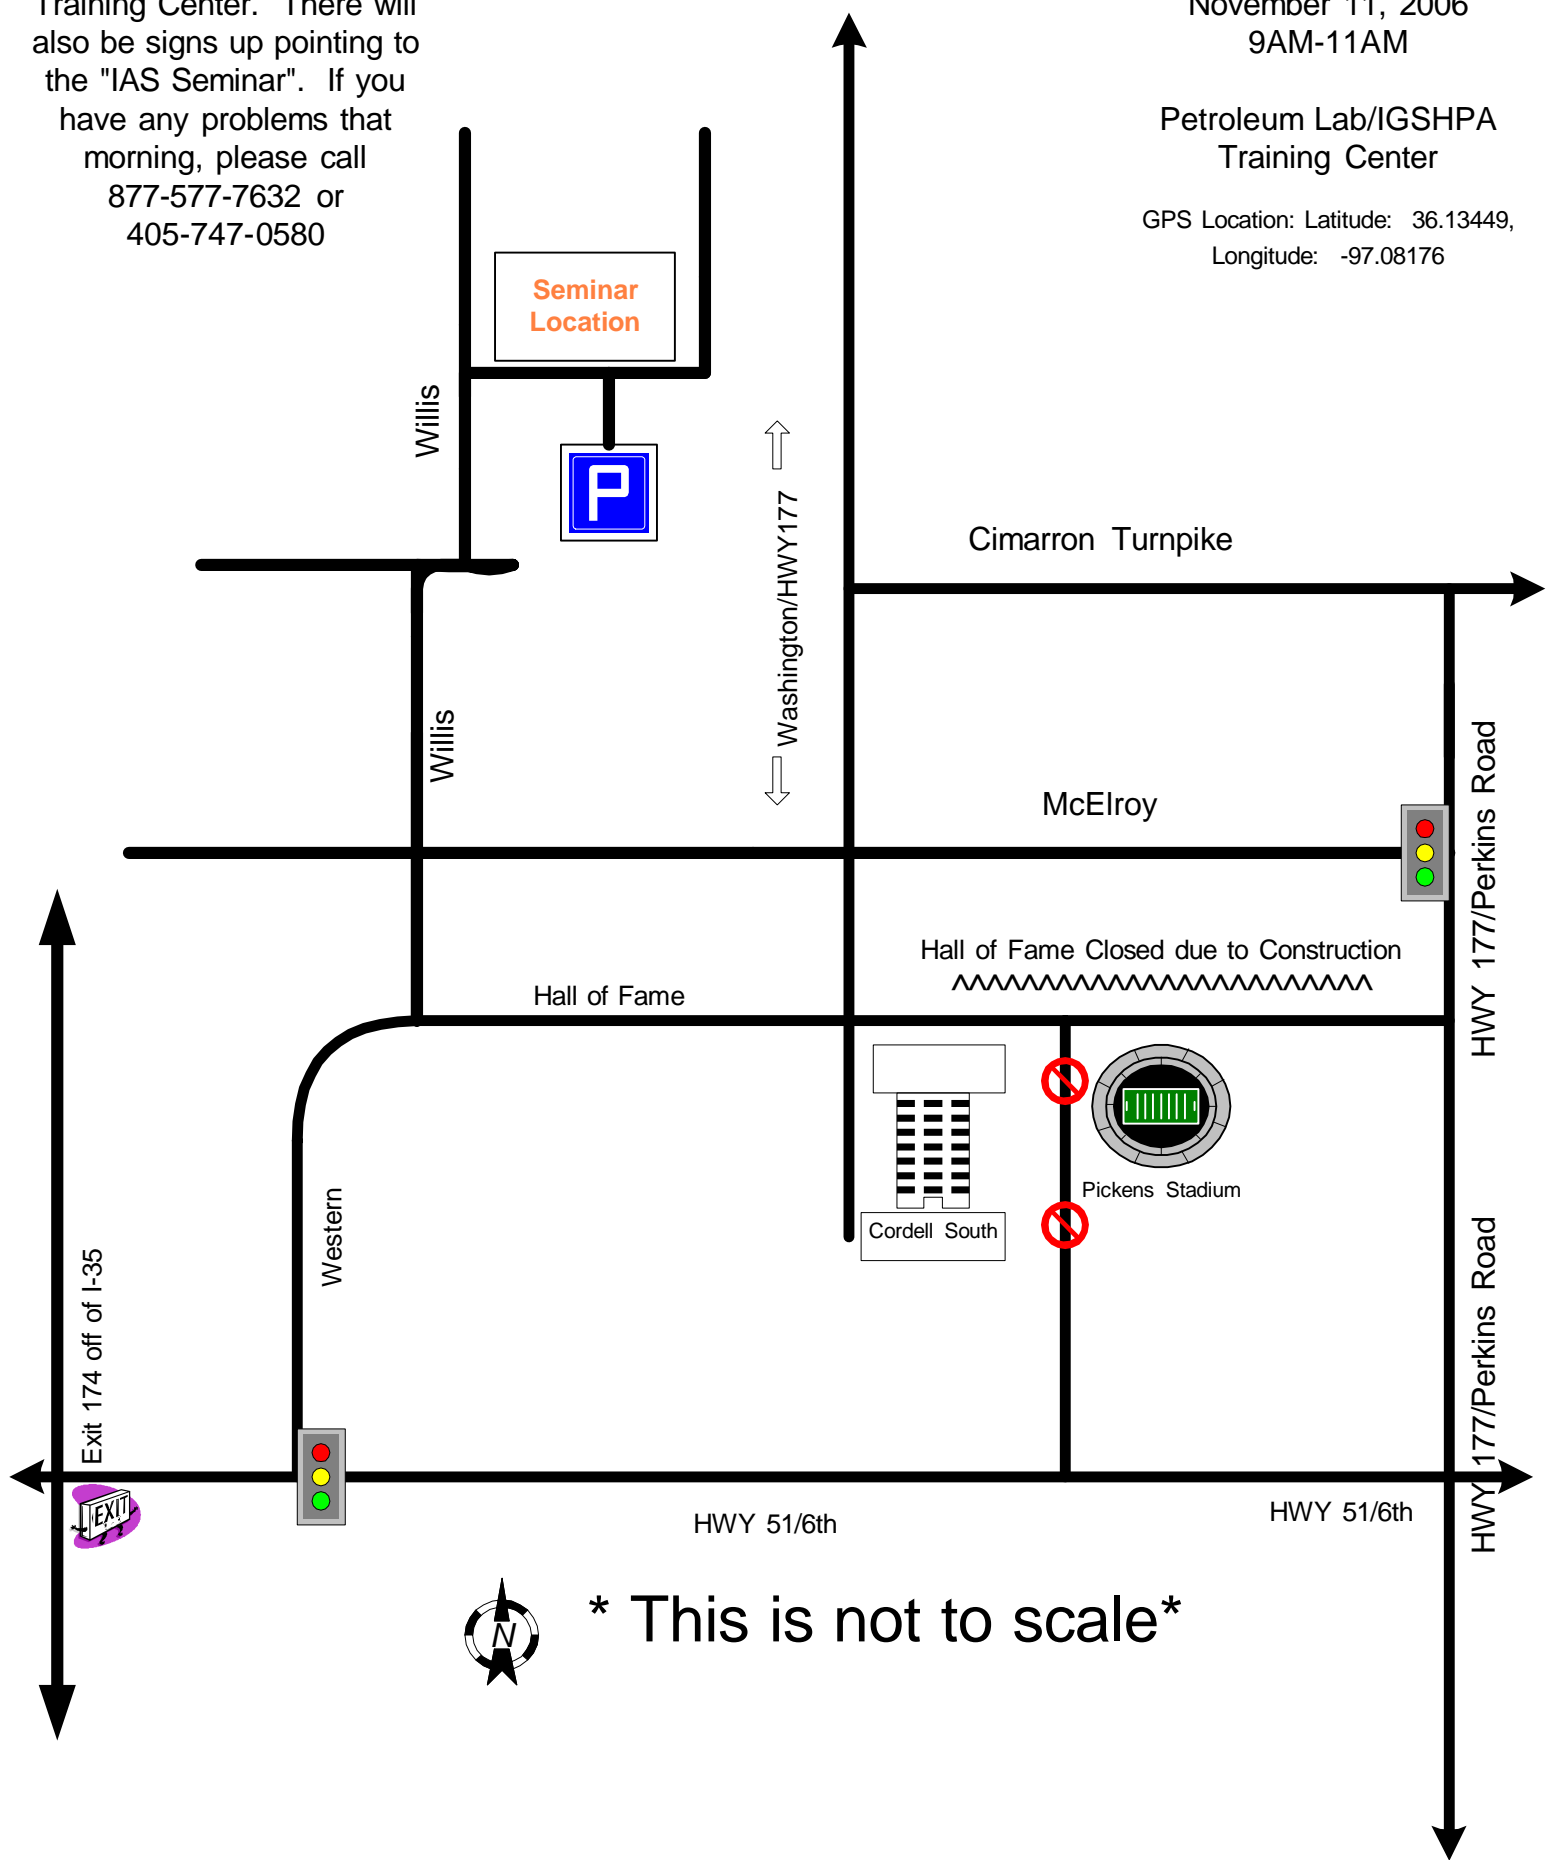

Look for signs directing you to the Petroleum Lab/IGSHPA Training Center. There will also be signs up pointing to the "IAS Seminar". If you have any problems that morning, please call 877-577-7632 or 405-747-0580

IAS Legal Seminar

November 11, 2006  
9AM-11AM

Petroleum Lab/IGSHPA  
Training Center

GPS Location: Latitude: 36.13449,  
Longitude: -97.08176

\* This is not to scale\*